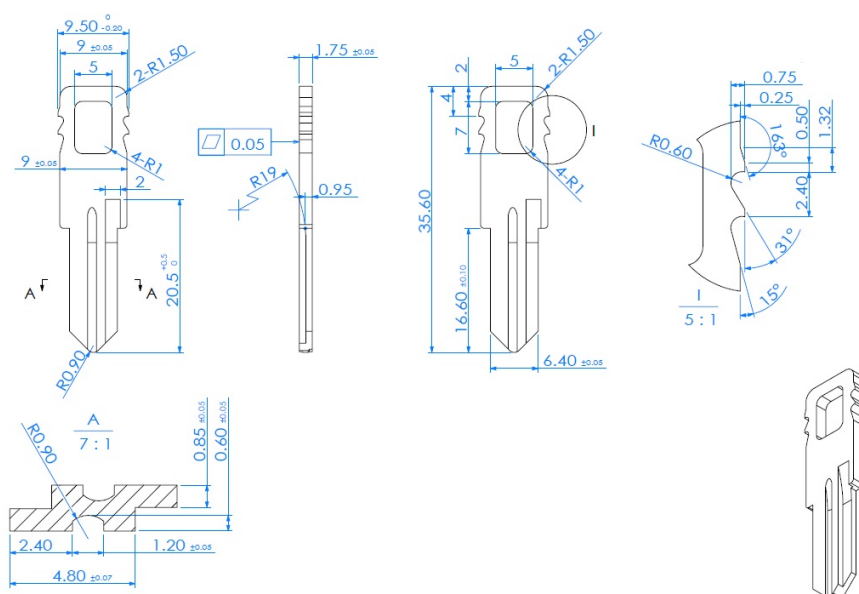

PRODUCT SHEET

Description:

Metal Key Insert Without Plastic Cover, NPL, KA#701

Item number:

14.04.081-0

Units	Box	Carton	HS Code	Barcode
Pcs.	500	5000	8301700000	
				5704866039895

SISO A/S

Mileparken 11
DK-2740 Skovlunde
Denmark
VAT: DK 24786013